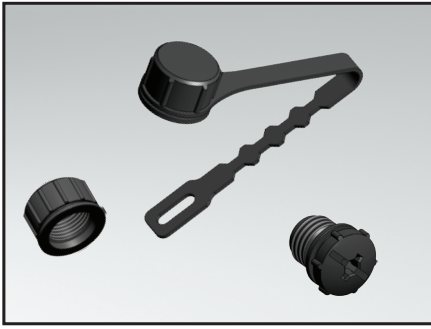

# SENSOR ACTOR LINE PROTECTION CAPS

## M8x1 Male/Female Connector

Dimension Female connector

Dimension Male connector

## M12x1 Male/Female Connector

## 7/8" Male/Female Connector