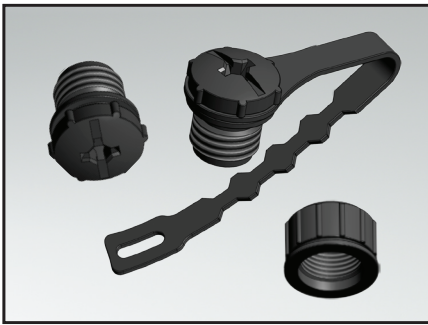

# SENSOR ACTOR LINE PROTECTION CAPS

## M8x1 Male/Female Connector

Dimension Female connector

Dimension Male connector

## M12x1 Male/Female Connector

## 7/8" Male/Female Connector