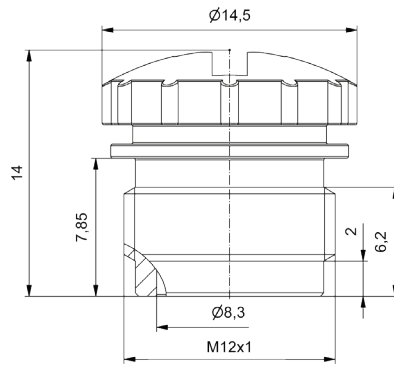

## M8x1 Male/Female Connector

Dimension Female connector

Dimension Male connector

## 7/8" Male/Female Connector