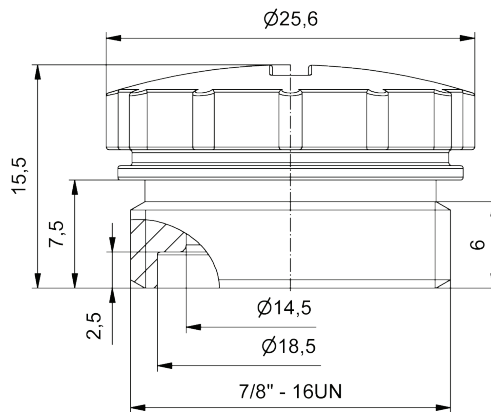

## M8x1 Male/Female Connector

Dimension Female connector

Dimension Male connector

## 7/8" Male/Female Connector